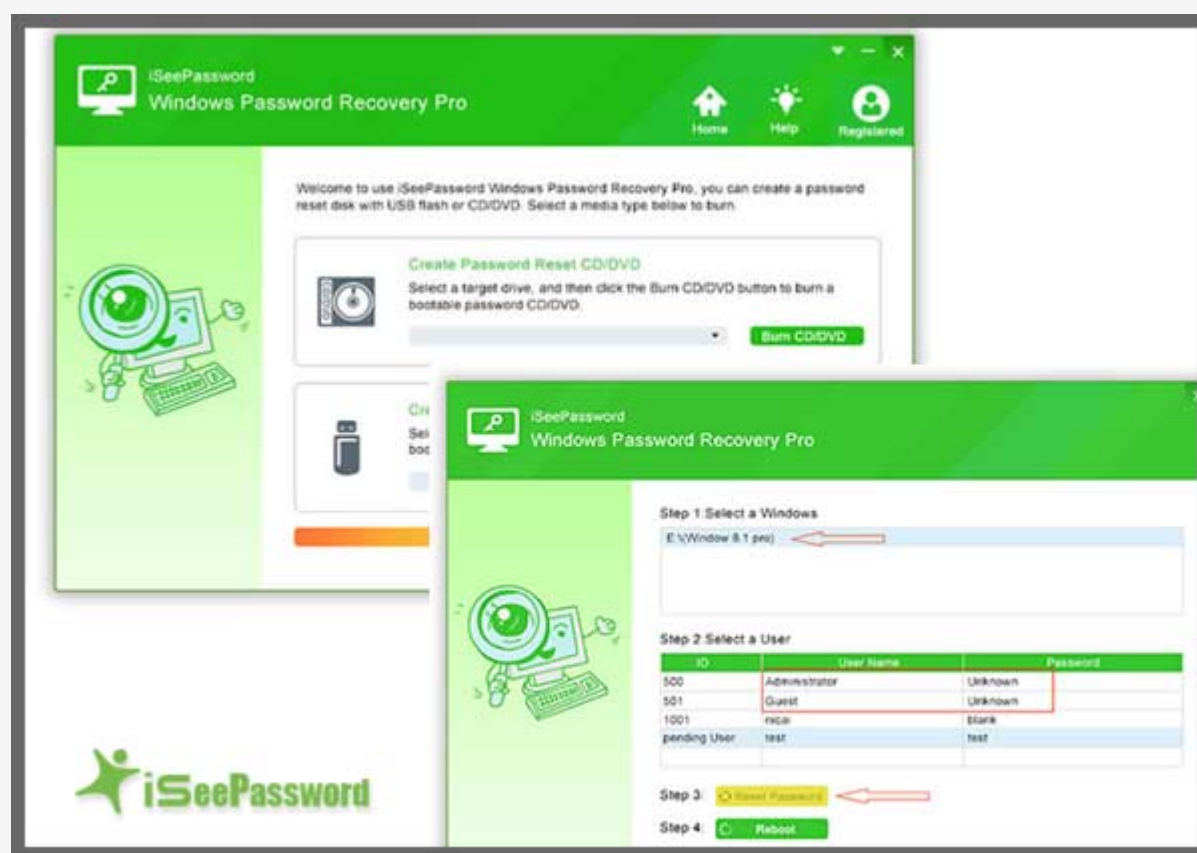

iSeePassword Announces 30-percent Discount Christmas Promotion on Windows Password Recovery Pro

GUANGDONG, China, Dec. 26, 2016 (SEND2PRESS NEWSWIRE) – Windows Password Recovery Pro by iSeePassword has been a matter of discussion in the tech-savvy world. Windows users have welcomed this new approach to regaining their lost or forgotten Windows Administration Password with great regards. Many have accessed the free trial version from the company that worked fast and was absolutely safe to use; even though the company came up with two versions of the program, offering separate sets of features.

Send2Press® Newswire

To solve this problem, iSeePassword has come up with Christmas promotion, with a 30 percent discount on their Windows Password Recovery Pro. This is a huge discount that will certainly be of great benefit to the customers, who have been waiting long for the price of this tool to be reduced.