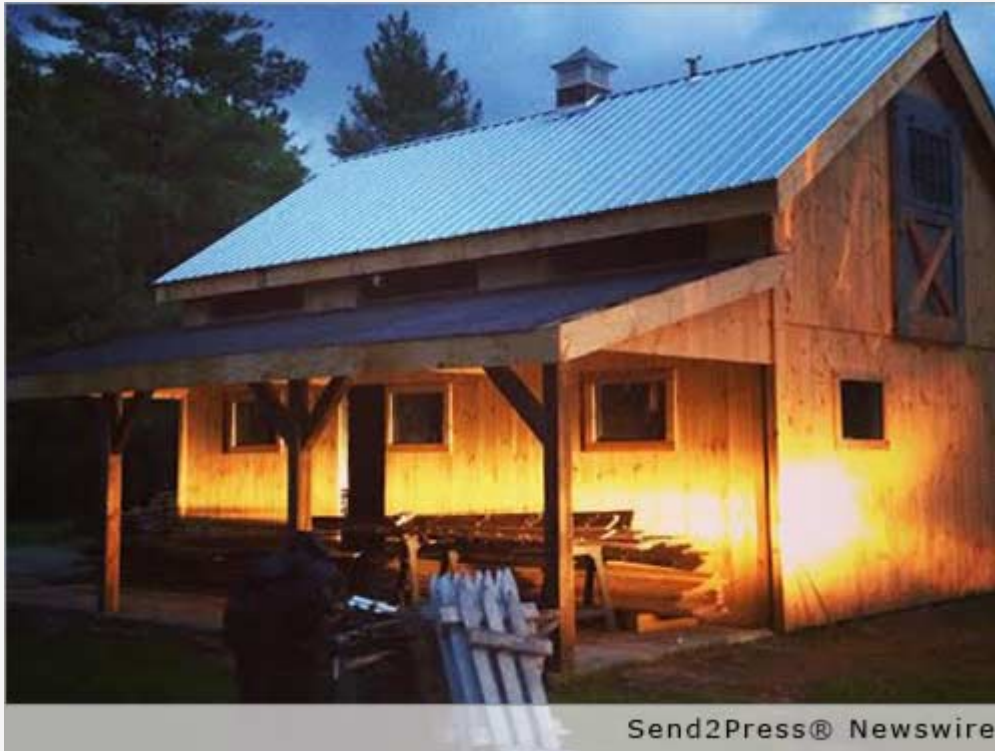

Original Image: <https://www.send2press.com/wire/images/15-0220-jamcottage-500x375.jpg>

# # #

Original Story ID: 2015-0223-001 (10006) :: pre-fab-cabin-kits-are-designed-around-century-old-construction-techniques-2015-0223-001

Original Keywords: Domenic Mangano, post and beam cabin, tiny house, pre fabbed, garden sheds Jamaica Cottage Shop, Inc. South Londenderry Vermont SOUTH LONDONDERRY, Vt.

Alternate Headline: Jamaica Cottage Shop Pre-fabricated Cabin Kits are Designed Around Century-Old Construction Techniques

NEWS ARCHIVE NOTE: this archival news content, issued by the news source via Send2Press Newswire, was originally located in the Send2Press® 2004-2015 2.0 news platform and has been permanently converted/moved (and redirected) into our 3.0 platform. Also note the story "reads" counter (bottom of page) does not include any data prior to Oct. 30, 2016. This press release was originally published/issued: Mon, 23 Feb 2015 08:00:01 +0000

Original Shortcode for Story: <http://i.send2press.com/EuWK6>