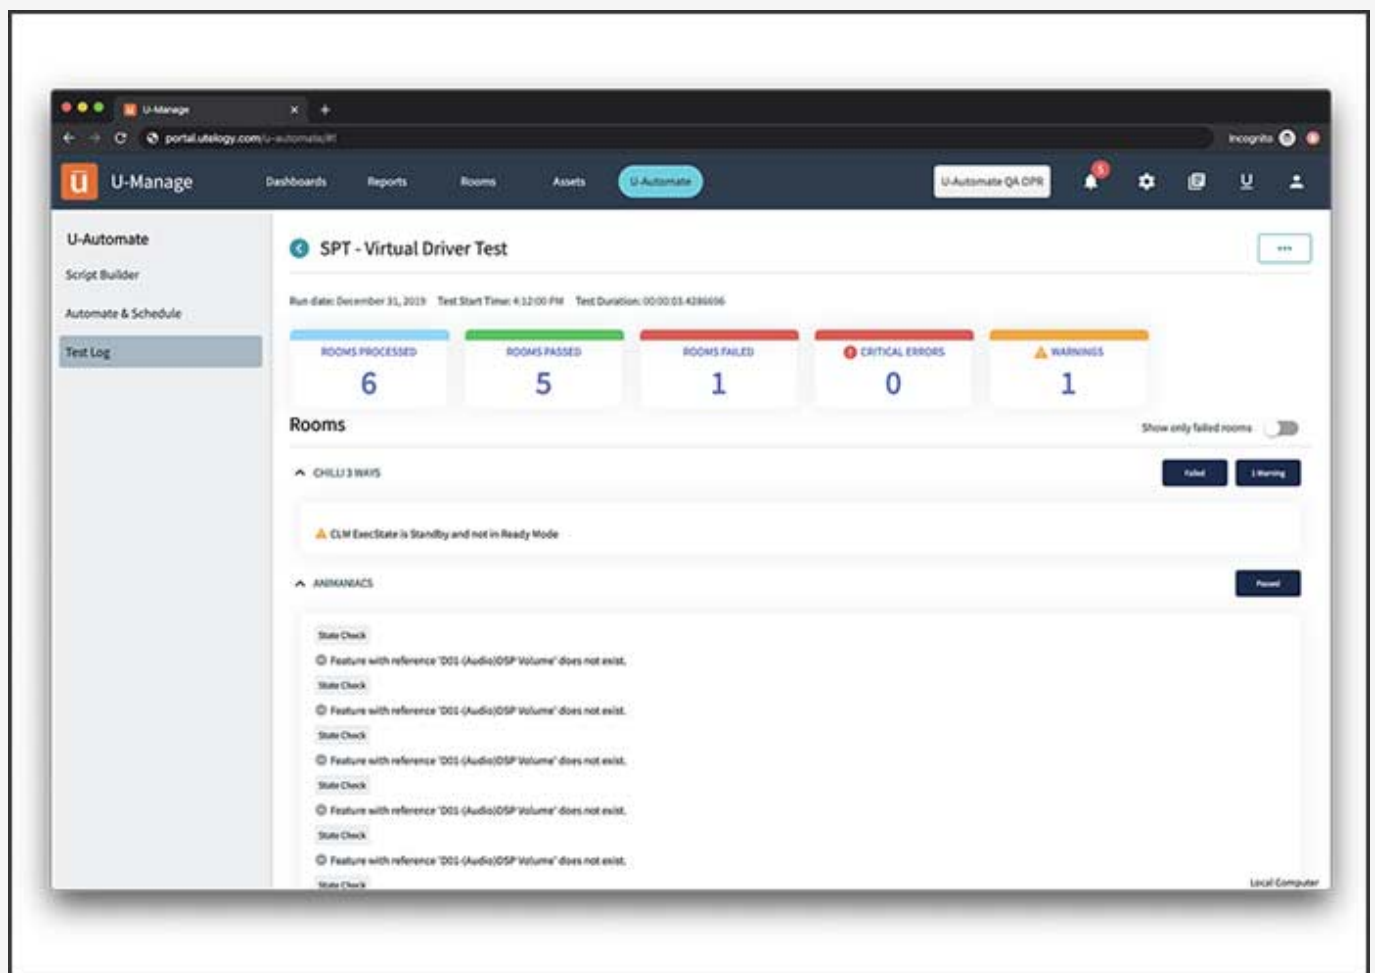

# Utelogy Launches U-Automate – Workspace Automation for Unparalleled Productivity Enhancements and Scalability

LOS ANGELES, Calif., Feb. 5, 2020 (SEND2PRESS NEWSWIRE) – Utelogy Corporation, a visionary provider of control, monitoring and analytics software for workspace management, today announced its automation tool, **U-Automate**. This module delivers the Room Readiness feature, which enables IT teams to remotely validate the readiness of all connected devices, sensors, etc., in its workspaces. These powerful features will be available for demonstration at Integrated Systems Europe (ISE 2020) February 11 to 14.

Send2Press® Newswire

Ensuring collaboration spaces remain optimized and running at scale to deliver a positive user experience in today's enterprise environment is a daunting task.

Utelogy's management portal, U-Manage, released last year, already allows operations teams to drill down to see device metrics, documents, and events for all of its connected devices under a single pane of glass. U-Automate, is

a productivity tool designed to eliminate the costly, time-consuming, and resource-intensive manual processes enterprises employ today to confirm each conference room and the devices in those rooms are online and functioning properly.